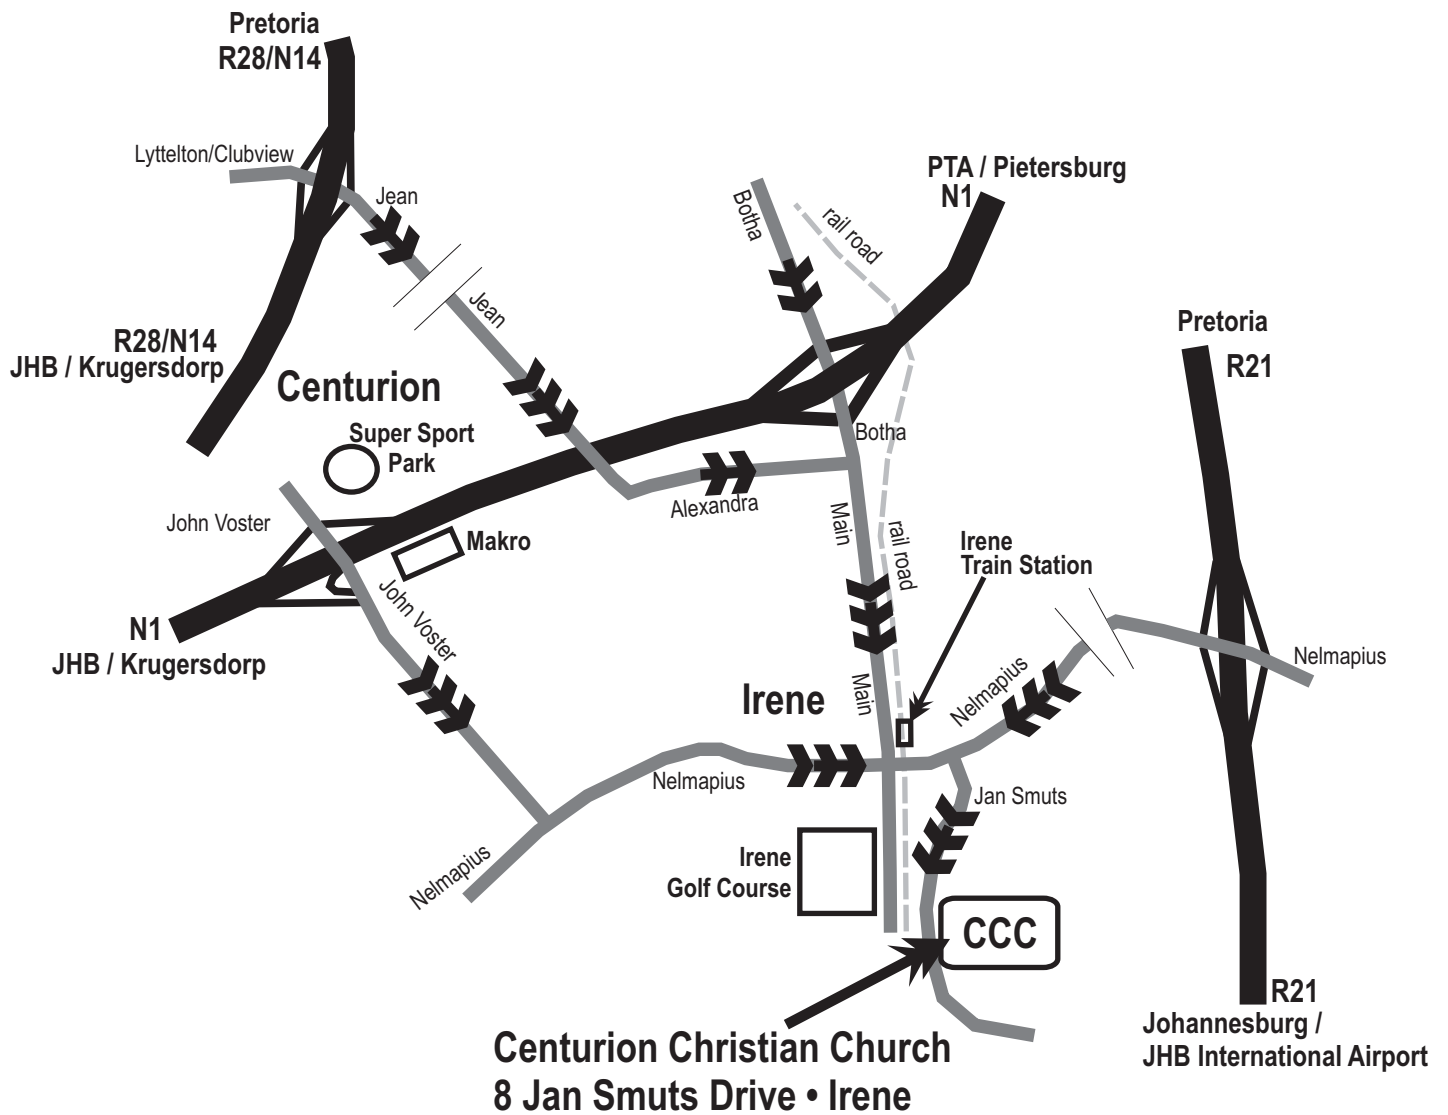

DIRECTIONS TO CENTURION CHRISTIAN CHURCH

Directions to premises of Centurion Christian Church

On the R28 take the Lyttelton exit and follow the arrows to Irene and to CCC

On the N1 take the Botha exit and follow the arrows to Irene and to CCC

On the R21 take the Irene exit and follow the arrows to CCC

Telephone: 086 111 2345